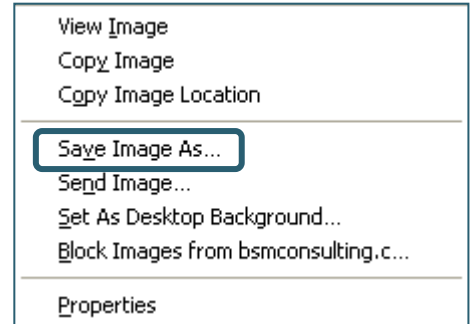

REVERSE IMAGE SEARCH

Have you ever come across an image online and wondered if, and where, this image may be used or located? TinEye.com can help. Like Google, which is a text-based search engine, TinEye.com is an image search engine that finds the location(s) and/or source of an image.

Here's how it works...locate an image online. Save the image by right clicking on the image. Click on **Save Image As** from the menu list of options, and save it on your desktop or an easy to find location.

Make your way to www.tineye.com. Click on the Browse button to find the image on your computer, and that's all you have to do. TinEye.com will immediately go to work, searching its index of images to locate the pages that match your search.